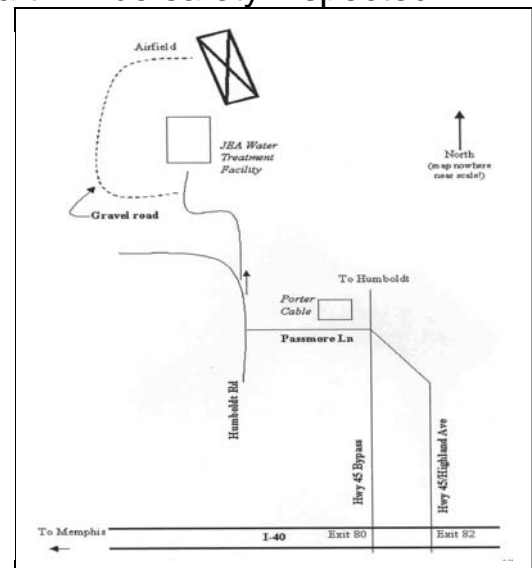

WEST TENN R/C FLYERS

Jackson, Tennessee

Spring Fly-in

Saturday May 20th 2006

9:00 A.M. – Dusk

At the WTRCF Flying Field

Jackson, TN

Open to all types of R/C flying

Sport, Scale, Gas, Electric, Helicopters, SPADs, Large Scale, Jets, Sport combat, Etc.

Fly what you bring!

Event organization structured for safety and fun

Landing Fee: $10.00

AMA license required for pilots and all aircraft will be safety inspected

Concessions Available

Spectators Welcome

For more information & map visit

<http://www.wtrcf.org>

Or email:

secretary@wtrcf.org

(731-824-3325)

Jackson, TN is on I-40 between Memphis and Nashville

The flying surface is 200 x 800 north-south Fairway Bermuda grass (3/4" tall)

The sun will be at your back 11:00 A.M. - Dusk

Tim Treneff - CD president@wtrcf.org 731-431-4953 AMA 508

AMA Sanction # 06-0496

AMA Club Charter 1331