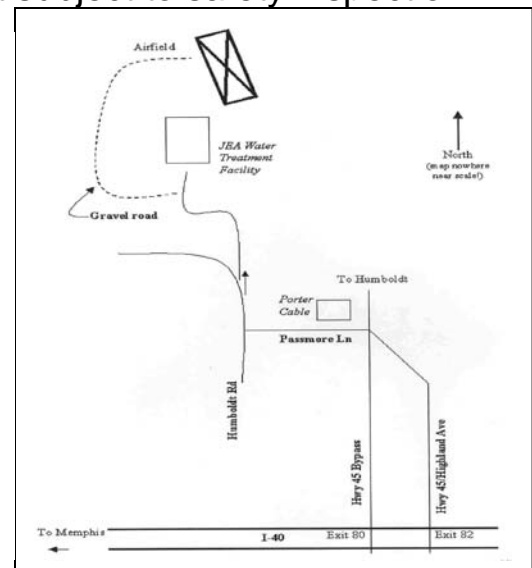

Concessions Available

Spectators Welcome

For more information & map visit

<http://www.wtrcf.org>

Or email:

secretary@wtrcf.org

(731-824-3325)

Jackson, TN is on I-40 between Memphis and Nashville

The flying surface is 200 x 800 north-south Fairway Bermuda grass (3/4" tall)

The sun will be at your back 10:00 A.M. - Dusk

Tim Treneff - CD

731-431-4953 AMA 508

AMA Sanction # 09-0394

AMA Club Charter 1331