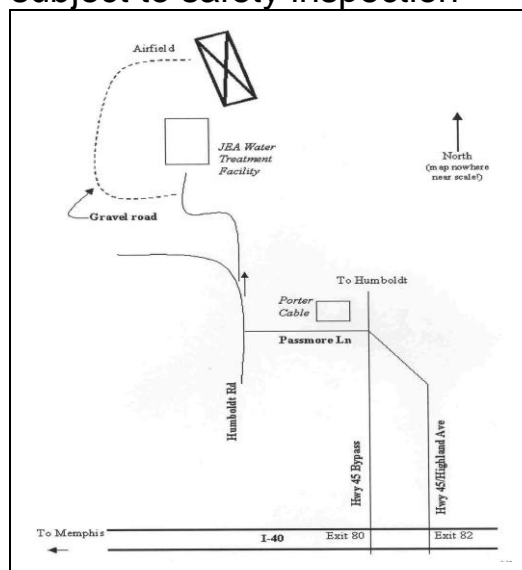

AMA license required for pilots and all aircraft subject to safety inspection

Concessions Available  
**Spectators Welcome**

For more information & map visit

<http://www.wtrcf.org>

Or email:

[secretary@wtrcf.org](mailto:secretary@wtrcf.org)

**(731-267-7211)**

Jackson, TN is on I-40 between Memphis and Nashville

GPS Coordinates N 35 45.153' W 88 52.491'

The flying surface is 200 x 800 north-south Fairway Bermuda grass (3/4" tall)

The sun will be at your back 10:00 A.M. - Dusk